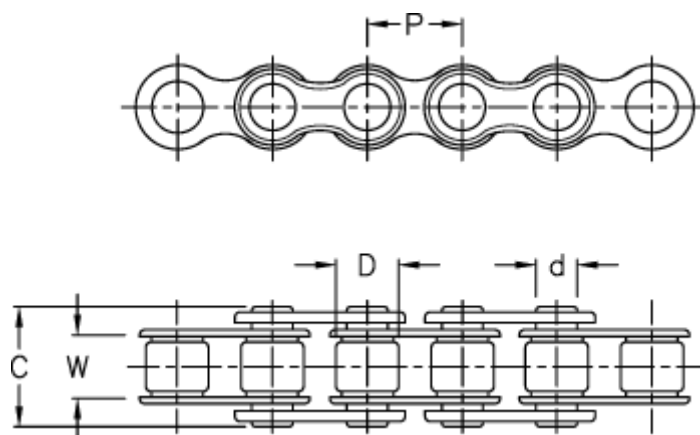

Data Sheet

Article number: 6100110090

Description: KLEEchain 1 1/4" simplex 20 B-1
5 meter in box (without connecting links)

Measures

Breaking power = 106700N

C = 41.3

Chain size = 1 1/4"

d = 10.19

D = 19.05

Description = 20 B-1

P = 31.75

W = 19.56